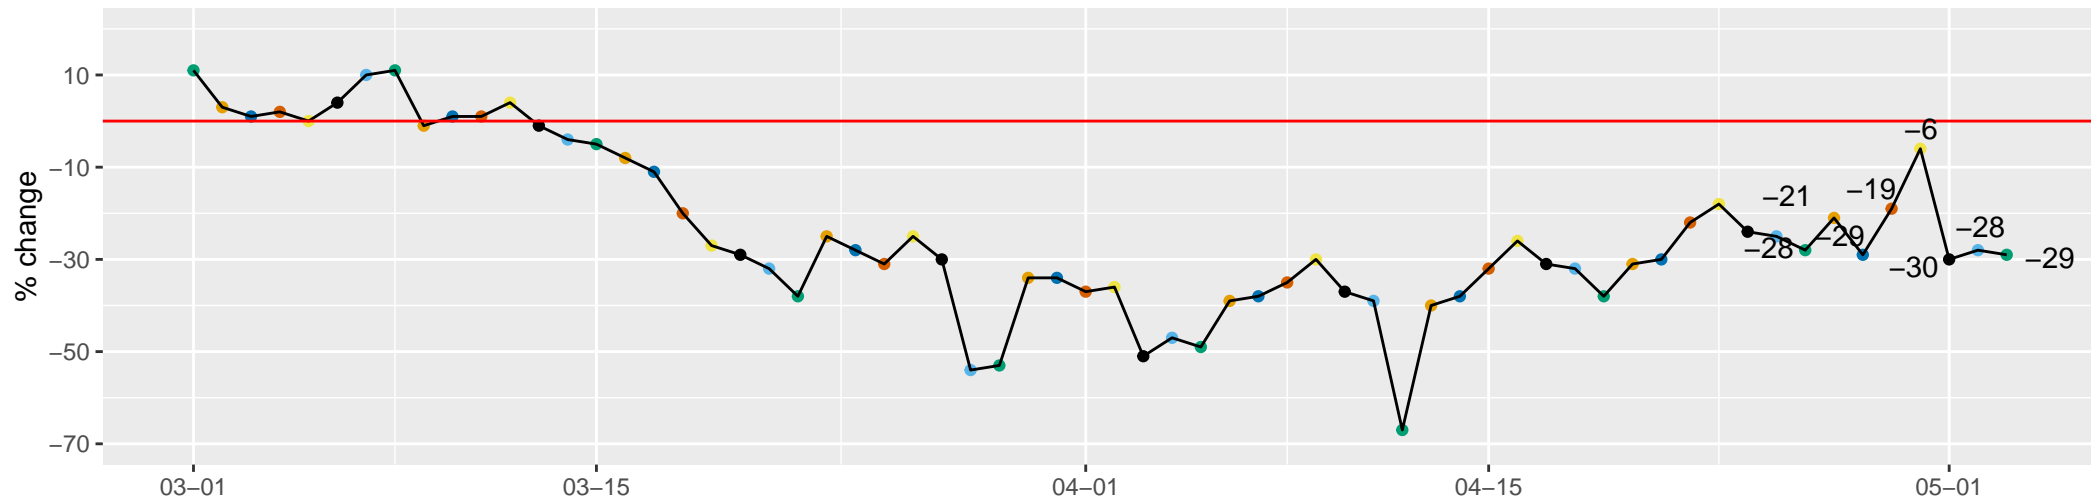

Percent change in Year 2020 Daily Traffic Volume compared to Year 2019

District Counter Summary

Statewide Counter Summary

- Fri
- Mon
- Sat
- Sun
- Thu
- Tue
- Wed