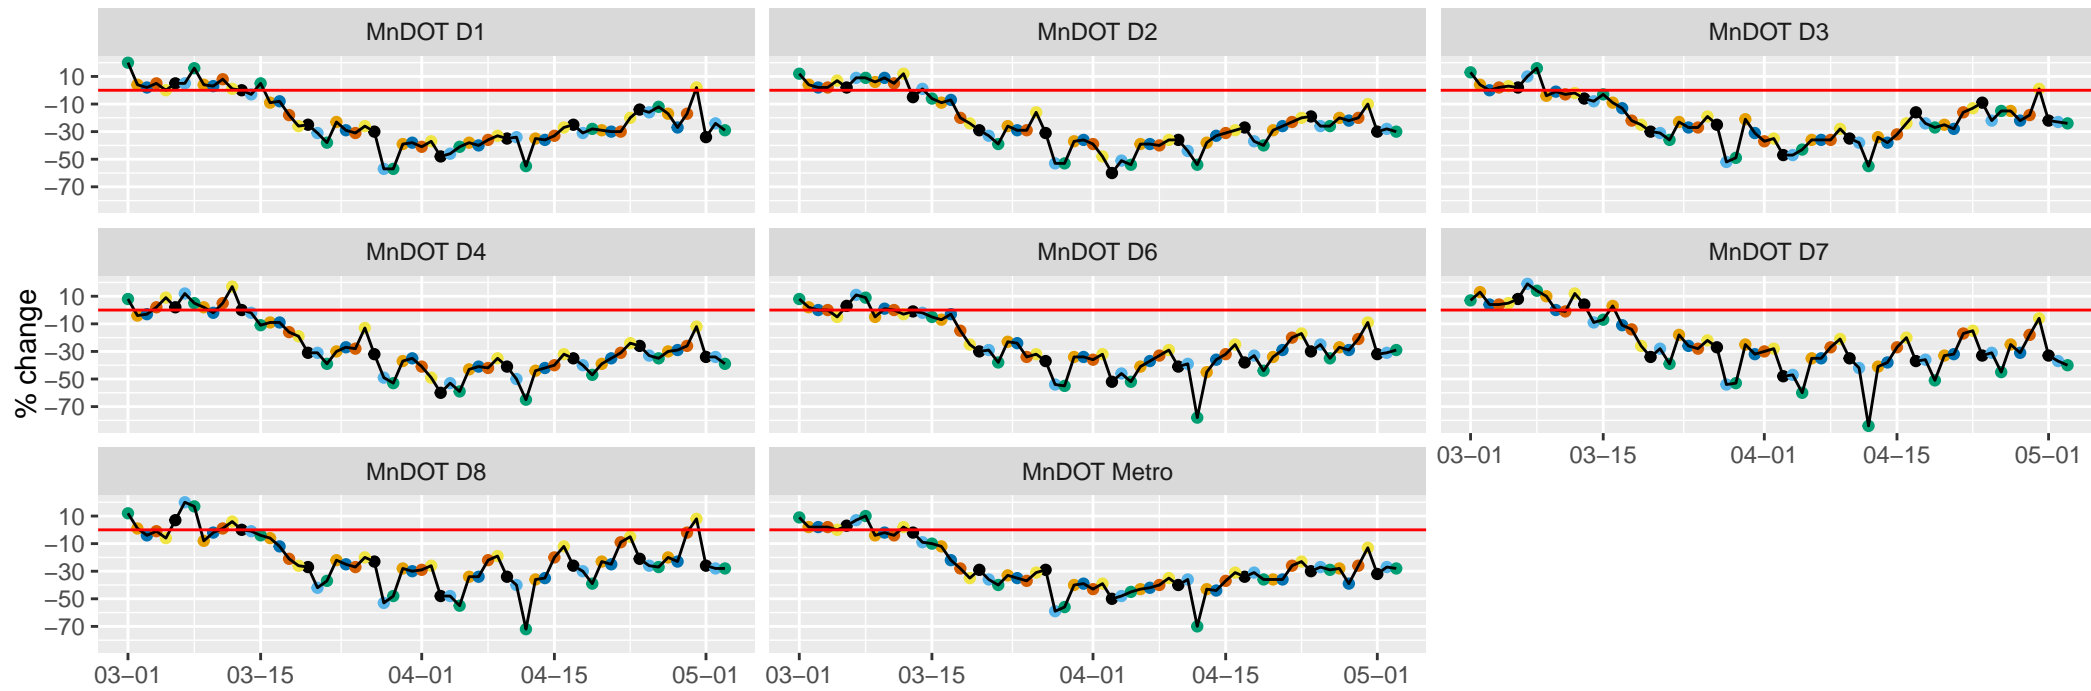

Percent change in Year 2020 Daily Traffic Volume compared to Year 2019

District Counter Summary

Statewide Counter Summary

- Fri
- Mon
- Sat
- Sun
- Thu
- Tue
- Wed